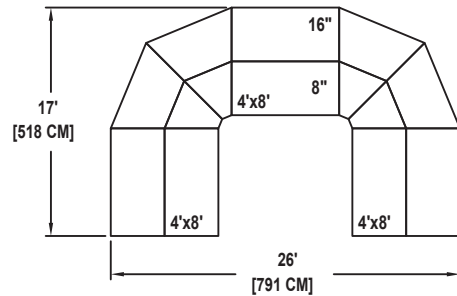

# SEATED BAND / ORCHESTRA RISER SET

NO. 805

SEATING CAPACITY NOT USING THE FLOOR, 30.

SEATING CAPACITY WITH ONE ROW ON THE FLOOR, 37.

SEATING CAPACITY IS BASED ON 32" CHAIR SPACING.

### HORSESHOE SHAPE

### ARC SHAPE