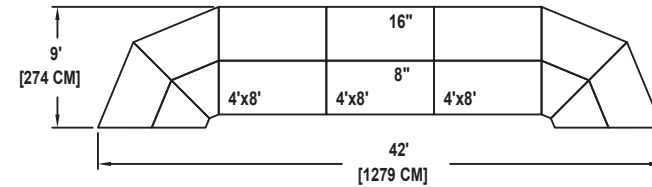

WINGED SHAPE