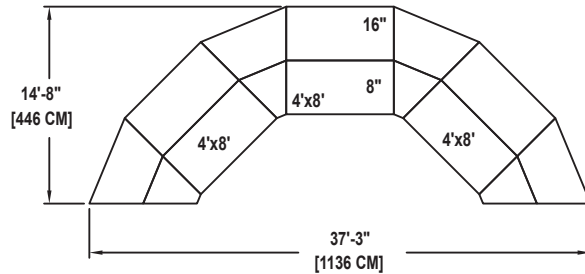

# SEATED BAND / ORCHESTRA RISER SET

NO. 805

SEATING CAPACITY NOT USING THE FLOOR, 30.

SEATING CAPACITY WITH ONE ROW ON THE FLOOR, 37.

SEATING CAPACITY IS BASED ON 32" CHAIR SPACING.

### HORSESHOE SHAPE

### WINGED SHAPE

### ARC SHAPE